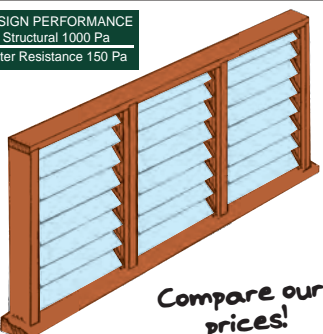

When adding an extra blade the height of the frame increases by 89mm per blade.

Clear Glass

Obscure Glass

Timber Louvres

Number of blades	Frame Height	Clear Glass			Obscure Glass			Timber Louvres		
		1286mm width	1736mm width	2636mm width	1286mm width	1736mm width	2636mm width	1286mm width	1736mm width	2636mm width
6 blades	637mm	\$1774	\$1924	\$2333	\$2083	\$2233	\$2741	\$1874	\$2033	\$2459
9 blades	904mm	\$2268	\$2418	\$2881	\$2730	\$2883	\$3493	\$2397	\$2552	\$3034
12 blades	1170mm	\$2720	\$2872	\$3387	\$3338	\$3490	\$4203	\$2873	\$3028	\$3566
16 blades	1526mm	\$3326	\$3478	\$4065	\$4151	\$4300	\$5151	\$3509	\$3667	\$4275
19 blades	1793mm	\$3895	\$4047	\$4688	\$4876	\$5025	\$5981	\$4114	\$4272	\$4936
22 blades	2059mm	\$4302	\$4451	\$5146	\$5433	\$5585	\$6640	\$4538	\$4696	\$5415
26 blades	2399mm	\$4977	\$5118	\$5863	\$6315	\$6459	\$7630	\$5254	\$5402	\$6171
Extra blade per frame		\$171	\$177	\$183	\$222	\$237	\$258	\$186	\$189	\$195

When adding an extra blade the height of the frame increases by 89mm per blade.

Look at our website
FAQ 6 for comparative
information on different
window types.

Woodworkers manufactures its own brand louvre galleries used for this range. If Breezeway Altair brand galleries are required add 12% to these list prices + height increases 22mm + width decreases 8mm